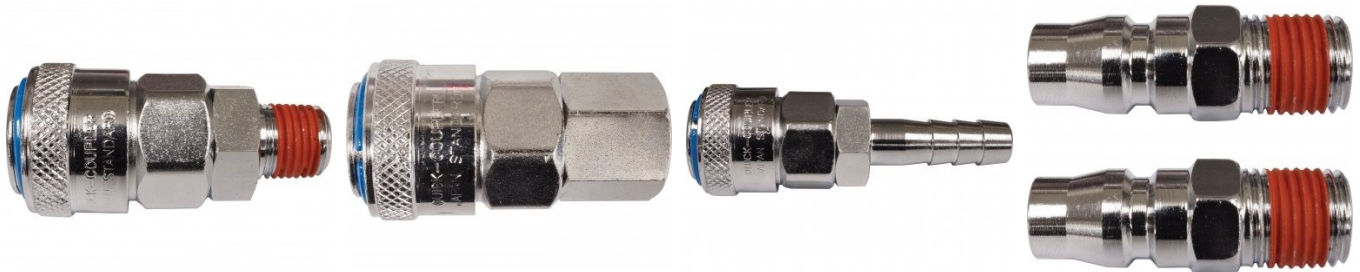

Product Brochure For F935

Specific Features

Recommended Accessories

F941
High-Flow One Touch System
Air Fittings

F940
High-Flow One Touch System
Air Fittings

F945
High-Flow One Touch System
Air Fittings

F951
High-Flow Air Fittings

F950
High-Flow Air Fittings

F955
High-Flow Air Fittings

F888
Air Fittings

F903B
Air Fittings