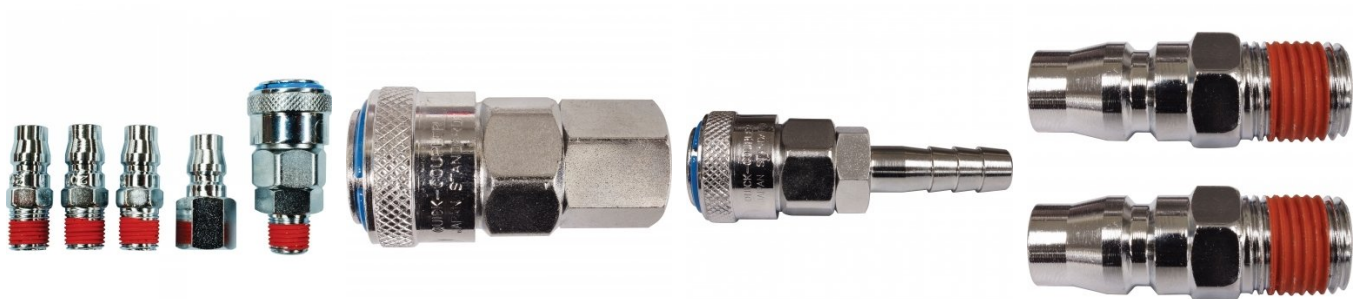

\$11.83

\$13.60

ORDER CODE:	F941
Fitting (Type):	Male Coupling
Size:	1/4" BSPT
Max Pressure:	150psi
Air Flow:	35cfm @ 100psi
Pack Quantity (No.):	1

Description

High-Flow couplings are designed to increase the air flow by 60% over standard couplings. Increases the performance of air tools.

Features

- Manufactured from steel for greater strength
- Couplings have a one way shut off valve fitted

Product Brochure For F941

Specific Features

One Touch Hi Flow Coupling

1/4" BSP Male End

Recommended Accessories

F935
High-Flow Air Fittings

F940
High-Flow One Touch System
Air Fittings

F945
High-Flow One Touch System
Air Fittings

F951
High-Flow Air Fittings

F950
High-Flow Air Fittings

F955
High-Flow Air Fittings

F888
Air Fittings