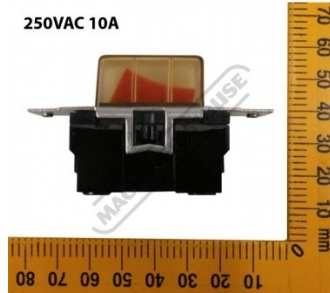

Product Brochure For GC001

**SWITCH ON/OFF A&A - #**

Suits: G160 + other models

**Ex GST**  
**\$40.00**

**Inc GST**  
**\$46.00**

ORDER CODE:

GC001

**Specific Features**

GC001 SWITCH A ASHBY ROCKER

GC001 SWITCH SUIT A ASHBY 250VAC 10A

GC001 SWITCH SUIT A ASHBY 250VAC 10A