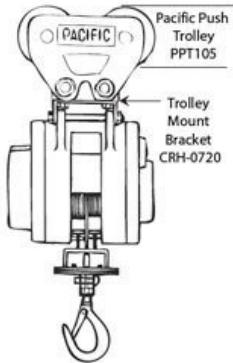

Features

- Lightweight and compact design allowing for easy installation
- Automatic upper limit switch, when rope disc touches the limit arm, hoisting is automatically stopped
- Lower overwind limit switch
- Dynamic and mechanical brake providing instant and safe braking
- Convenient 240 volt/single phase power supply
- Sensor arm automatically stops motor if the wire rope is under-wound
- Wire rope with 360° weighted hook with safety latch
- Supplied with 3 metre power lead and industry plug & 10 metre heavy duty IP65 waterproof pendant control

Optional Accessories

- Mounting Arm CRH-0710
- Push Trolley Mount Bracket CRH-0720

Product Brochure For H273

Diagram of optional trolley mount bracket attached to a Pacific twin pin push trolley

Model		CWS-80	CWS-160	CWS-230	CWS-300
Rated Capacity	kg	80	160	230	300
Stock Code		CWS080	CWS160	CWS230	CWS300
Lifting Speed	m/min	30	22	14	13
Motor	kW	0.8	1.2	1.3	1.5
Power Supply		240 Volt 1Ø 50 Hz			
Lifting Height	m	35	40	24	24
Wire Rope	Ømmxm	3.3x36	4x41	5x25	4.8 x 25
Net weight	kg	9	14	15	17
Dimensions mm	A	200	244	244	244
	B	168	182	182	182
	C	Ø55	Ø55	Ø60	Ø60
Head Room	H	605	640	640	640

Product Brochure For H273

Recommended Accessories

C147
Girder Trolley

H300
Round Sling

H316
Flat Sling

H305
Round Sling

H318
Flat Sling

H308
Round Sling