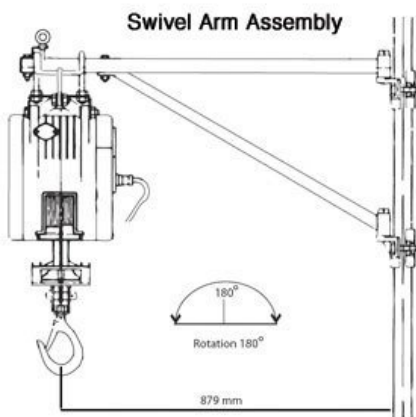

Features

- Lightweight and compact design allowing for easy installation
- Automatic upper limit switch, when rope disc touches the limit arm, hoisting is automatically stopped
- Lower overwind limit switch
- Dynamic and mechanical brake providing instant and safe braking
- Convenient 240 volt/single phase power supply
- Sensor arm automatically stops motor if the wire rope is under-wound
- Wire rope with 360° weighted hook with safety latch
- Supplied with 3 metre power lead and industry plug & 10 metre heavy duty IP65 waterproof pendant control

Optional Accessories

- Mounting Arm CRH-0710
- Push Trolley Mount Bracket CRH-0720

Product Brochure For H273

Diagram of optional trolley mount bracket attached to a Pacific twin pin push trolley

Model		CWS-80	CWS-160	CWS-230	CWS-300
Rated Capacity	kg	80	160	230	300
Stock Code		CWS080	CWS160	CWS230	CWS300
Lifting Speed	m/min	30	22	14	13
Motor	kW	0.8	1.2	1.3	1.5
Power Supply		240 Volt 1Ø 50 Hz			
Lifting Height	m	35	40	24	24
Wire Rope	Ømmxm	3.3x36	4x41	5x25	4.8 x 25
Net weight	kg	9	14	15	17
Dimensions mm	A	200	244	244	244
	B	168	182	182	182
	C	Ø55	Ø55	Ø60	Ø60
Head Room	H	605	640	640	640