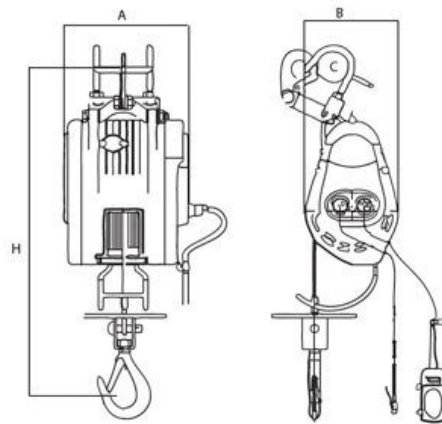

Features

- Lightweight and compact design allowing for easy installation
- Automatic upper limit switch, when rope disc touches the limit arm, hoisting is automatically stopped
- Lower overwind limit switch
- Dynamic and mechanical brake providing instant and safe braking
- Convenient 240 volt/single phase power supply
- Sensor arm automatically stops motor if the wire rope is under-wound
- Wire rope with 360° weighted hook with safety latch
- Supplied with 3 metre power lead and industry plug & 10 metre heavy duty IP65 waterproof pendant control

Optional Accessories

- Mounting Arm CRH-0710
- Push Trolley Mount Bracket CRH-0720

Product Brochure For H273

Diagram of optional trolley mount bracket attached to a Pacific twin pin push trolley

Model		CWS-80	CWS-160	CWS-230	CWS-300
Rated Capacity	kg	80	160	230	300
Stock Code		CWS080	CWS160	CWS230	CWS300
Lifting Speed	m/min	30	22	14	13
Motor	kW	0.8	1.2	1.3	1.5
Power Supply		240 Volt 1Ø 50 Hz			
Lifting Height	m	35	40	24	24
Wire Rope	Ømmxm	3.3x36	4x41	5x25	4.8 x 25
Net weight	kg	9	14	15	17
Dimensions mm	A	200	244	244	244
	B	168	182	182	182
	C	Ø55	Ø55	Ø60	Ø60
Head Room	H	605	640	640	640