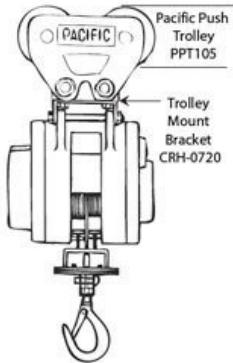

Features

- Lightweight and compact design allowing for easy installation
- Automatic upper limit switch, when rope disc touches the limit arm, hoisting is automatically stopped
- Lower overwind limit switch
- Dynamic and mechanical brake providing instant and safe braking
- Convenient 240 volt/single phase power supply
- Sensor arm automatically stops motor if the wire rope is under-wound
- Wire rope with 360° weighted hook with safety latch
- Supplied with 3 metre power lead and industry plug & 10 metre heavy duty IP65 waterproof pendant control

Optional Accessories

- Mounting Arm CRH-0710
- Push Trolley Mount Bracket CRH-0720A

Product Brochure For H274

Diagram of optional trolley mount bracket attached to a Pacific twin pin push trolley

Model		CWS-80	CWS-160	CWS-230	CWS-300
Rated Capacity	kg	80	160	230	300
Stock Code		CWS080	CWS160	CWS230	CWS300
Lifting Speed	m/min	30	22	14	13
Motor	kW	0.8	1.2	1.3	1.5
Power Supply		240 Volt 1Ø 50 Hz			
Lifting Height	m	35	40	24	24
Wire Rope	Ømmxm	3.3x36	4x41	5x25	4.8 x 25
Net weight	kg	9	14	15	17
Dimensions mm	A	200	244	244	244
	B	168	182	182	182
	C	Ø55	Ø55	Ø60	Ø60
Head Room	H	605	640	640	640

Product Brochure For H274

Recommended Accessories

C147
Girder Trolley

H300
Round Slings

H316
Flat Slings

H305
Round Slings

H318
Flat Slings

H308
Round Slings