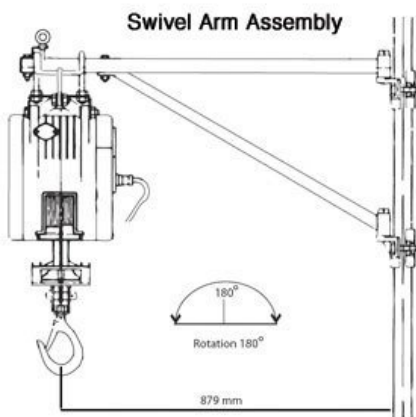

Features

- Lightweight and compact design allowing for easy installation
- Automatic upper limit switch, when rope disc touches the limit arm, hoisting is automatically stopped
- Lower overwind limit switch
- Dynamic and mechanical brake providing instant and safe braking
- Convenient 240 volt/single phase power supply
- Sensor arm automatically stops motor if the wire rope is under-wound
- Wire rope with 360° weighted hook with safety latch
- Supplied with 3 metre power lead and industry plug & 10 metre heavy duty IP65 waterproof pendant control

Optional Accessories

- Mounting Arm CRH-0710
- Push Trolley Mount Bracket CRH-0720A

Product Brochure For H274

Diagram of optional trolley mount bracket attached to a Pacific twin pin push trolley

Model		CWS-80	CWS-160	CWS-230	CWS-300
Rated Capacity	kg	80	160	230	300
Stock Code		CWS080	CWS160	CWS230	CWS300
Lifting Speed	m/min	30	22	14	13
Motor	kW	0.8	1.2	1.3	1.5
Power Supply		240 Volt 1Ø 50 Hz			
Lifting Height	m	35	40	24	24
Wire Rope	Ømmxm	3.3x36	4x41	5x25	4.8 x 25
Net weight	kg	9	14	15	17
Dimensions mm	A	200	244	244	244
	B	168	182	182	182
	C	Ø55	Ø55	Ø60	Ø60
Head Room	H	605	640	640	640