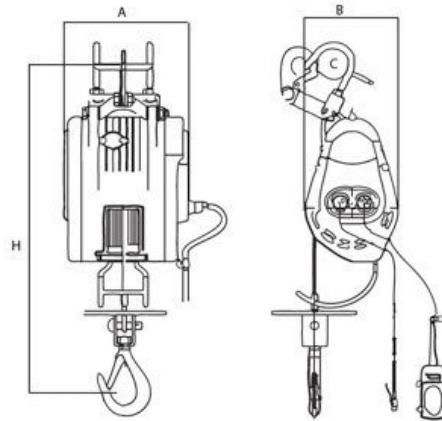

Features

- Lightweight and compact design allowing for easy installation
- Automatic upper limit switch, when rope disc touches the limit arm, hoisting is automatically stopped
- Lower overwind limit switch
- Dynamic and mechanical brake providing instant and safe braking
- Convenient 240 volt/single phase power supply
- Sensor arm automatically stops motor if the wire rope is under-wound
- Wire rope with 360° weighted hook with safety latch
- Supplied with 3 metre power lead and industry plug & 10 metre heavy duty IP65 waterproof pendant control

Optional Accessories

- Mounting Arm CRH-0710
- Push Trolley Mount Bracket CRH-0720A

Product Brochure For H274

Diagram of optional trolley mount bracket attached to a Pacific twin pin push trolley

Model		CWS-80	CWS-160	CWS-230	CWS-300
Rated Capacity	kg	80	160	230	300
Stock Code		CWS080	CWS160	CWS230	CWS300
Lifting Speed	m/min	30	22	14	13
Motor	kW	0.8	1.2	1.3	1.5
Power Supply		240 Volt 1Ø 50 Hz			
Lifting Height	m	35	40	24	24
Wire Rope	Ømmxm	3.3x36	4x41	5x25	4.8 x 25
Net weight	kg	9	14	15	17
Dimensions mm	A	200	244	244	244
	B	168	182	182	182
	C	Ø55	Ø55	Ø60	Ø60
Head Room	H	605	640	640	640

Product Brochure For H274

Recommended Accessories

C147
Girder Trolley

H300
Round Slings

H316
Flat Slings

H305
Round Slings

H318
Flat Slings

H308
Round Slings