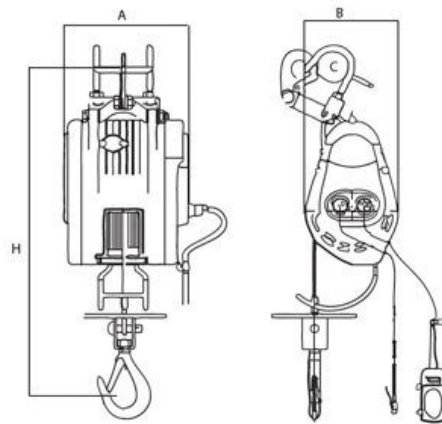

Features

- Lightweight and compact design allowing for easy installation
- Automatic upper limit switch, when rope disc touches the limit arm, hoisting is automatically stopped
- Lower overwind limit switch
- Dynamic and mechanical brake providing instant and safe braking
- Convenient 240 volt/single phase power supply
- Sensor arm automatically stops motor if the wire rope is under-wound
- Wire rope with 360° weighted hook with safety latch
- Supplied with 3 metre power lead and industry plug & 10 metre heavy duty IP65 waterproof pendant control

Optional Accessories

- Mounting Arm CRH-0710
- Push Trolley Mount Bracket CRH-0720A

Product Brochure For H276

Diagram of optional trolley mount bracket attached to a Pacific twin pin push trolley

Model		CWS-80	CWS-160	CWS-230	CWS-300
Rated Capacity	kg	80	160	230	300
Stock Code		CWS080	CWS160	CWS230	CWS300
Lifting Speed	m/min	30	22	14	13
Motor	kW	0.8	1.2	1.3	1.5
Power Supply		240 Volt 1Ø 50 Hz			
Lifting Height	m	35	40	24	24
Wire Rope	Ømmxm	3.3x36	4x41	5x25	4.8 x 25
Net weight	kg	9	14	15	17
Dimensions mm	A	200	244	244	244
	B	168	182	182	182
	C	Ø55	Ø55	Ø60	Ø60
Head Room	H	605	640	640	640