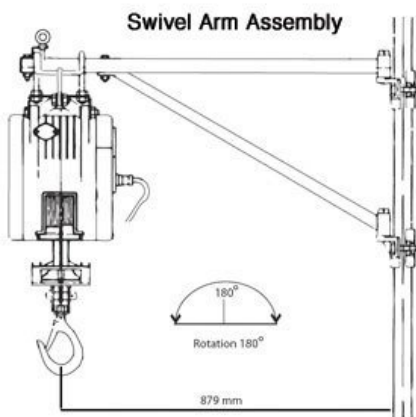

Features

- Lightweight and compact design allowing for easy installation
- Automatic upper limit switch, when rope disc touches the limit arm, hoisting is automatically stopped
- Lower overwind limit switch
- Dynamic and mechanical brake providing instant and safe braking
- Convenient 240 volt/single phase power supply
- Sensor arm automatically stops motor if the wire rope is under-wound
- Wire rope with 360° weighted hook with safety latch
- Supplied with 3 metre power lead and industry plug & 10 metre heavy duty IP65 waterproof pendant control

Optional Accessories

- Mounting Arm CRH-0710
- Push Trolley Mount Bracket CRH-0720A

Product Brochure For H276

Diagram of optional trolley mount bracket attached to a Pacific twin pin push trolley

Model		CWS-80	CWS-160	CWS-230	CWS-300
Rated Capacity	kg	80	160	230	300
Stock Code		CWS080	CWS160	CWS230	CWS300
Lifting Speed	m/min	30	22	14	13
Motor	kW	0.8	1.2	1.3	1.5
Power Supply		240 Volt 1Ø 50 Hz			
Lifting Height	m	35	40	24	24
Wire Rope	Ømmxm	3.3x36	4x41	5x25	4.8 x 25
Net weight	kg	9	14	15	17
Dimensions mm	A	200	244	244	244
	B	168	182	182	182
	C	Ø55	Ø55	Ø60	Ø60
Head Room	H	605	640	640	640