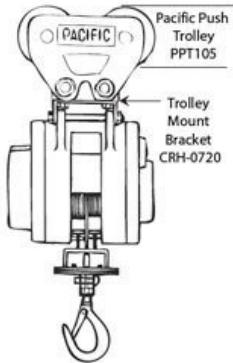

Features

- Lightweight and compact design allowing for easy installation
- Automatic upper limit switch, when rope disc touches the limit arm, hoisting is automatically stopped
- Lower overwind limit switch
- Dynamic and mechanical brake providing instant and safe braking
- Convenient 240 volt/single phase power supply
- Sensor arm automatically stops motor if the wire rope is under-wound
- Wire rope with 360° weighted hook with safety latch
- Supplied with 3 metre power lead and industry plug & 10 metre heavy duty IP65 waterproof pendant control

Optional Accessories

- Mounting Arm CRH-0710
- Push Trolley Mount Bracket CRH-0720A

Product Brochure For H276

Diagram of optional trolley mount bracket attached to a Pacific twin pin push trolley

Model		CWS-80	CWS-160	CWS-230	CWS-300
Rated Capacity	kg	80	160	230	300
Stock Code		CWS080	CWS160	CWS230	CWS300
Lifting Speed	m/min	30	22	14	13
Motor	kW	0.8	1.2	1.3	1.5
Power Supply		240 Volt 1Ø 50 Hz			
Lifting Height	m	35	40	24	24
Wire Rope	Ømmxm	3.3x36	4x41	5x25	4.8 x 25
Net weight	kg	9	14	15	17
Dimensions mm	A	200	244	244	244
	B	168	182	182	182
	C	Ø55	Ø55	Ø60	Ø60
Head Room	H	605	640	640	640

Product Brochure For H276

Recommended Accessories

C147
Girder Trolley

H300
Round Slings

H316
Flat Slings

H305
Round Slings

H318
Flat Slings

H308
Round Slings