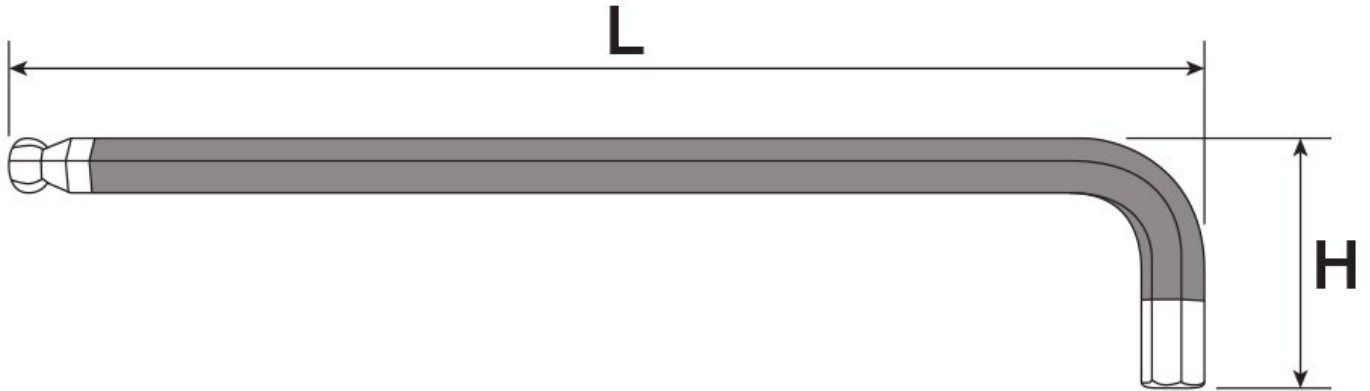

Product Brochure For H811

Imperial Hex Keys Ball Point - Extra Long Industrial Series

1/16" - 3/8"
9 Piece Set

On Sale

Ex GST

Inc GST

~~\$44.00~~

~~\$50.60~~

\$35.65

\$41.00

ORDER CODE:	H811
Type:	Imperial
Sizes (mm / Inch):	1/16", 5/64", 3/32", 1/8" & 5/32", 3/16", 1/4", 5/16", 3/8"
Nett Weight (kg):	0.5

Features

- Storage pack flips open, making it easier to remove keys
- Extra long hex keys for increase reach and leverage
- Hardened S2, red powder coated with satin finish
- Ball head design allows turning of hard to reach fasteners
- Sizes include: 1/16", 5/64", 3/32", 1/8", 5/32", 3/16", 1/4", 5/16", 3/8" hex keys

Product Brochure For H811

IMPERIAL HEX KEY - Dimensions

Hex Key Size	H	L
1/16"	15mm	90mm
5/64"	17mm	100mm
3/32"	20mm	114mm
1/8"	23mm	129mm
5/32"	28mm	142mm
3/16"	32mm	164mm
1/4"	38mm	185mm
5/16"	43mm	207mm
3/8"	49mm	233mm

Product Brochure For H811

Specific Features

Shown In Packaging

Shown Open

Set

Imperial Hex Key

Hex Profile

Ball End Hex Profile