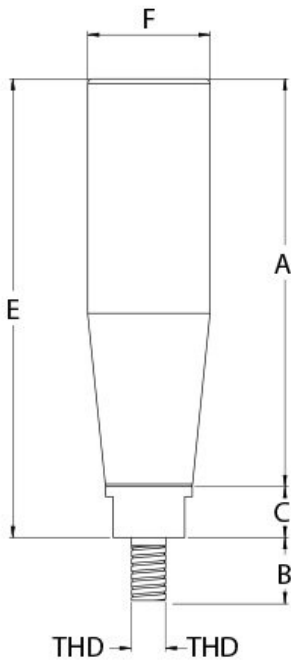

**\$12.17**

**\$14.00**

ORDER CODE:	H9050
Brand:	H9050
Wheel Diameter (mm):	HAFCO
Handle Type:	-
Handle Size (mm):	Revolving
Screw Length (mm):	50
Outside Thread:	-
Internal Thread:	M6 x 1.0P
Pack QTY:	-

### Description

Steel Revolving Handle

## Revolving Handle

All measurements in mm & Kgs

Order Code	Model No.	THD	A	B	C	E	F	Weight
H9050	RH-50C	M6	50	10	8	58	16	0.11
H9051	RH-62C	M8	62	10	8	70	19	0.16
H9052	RH-82C	M10	80	12	10	92	23	0.26

### Specific Features

Side View