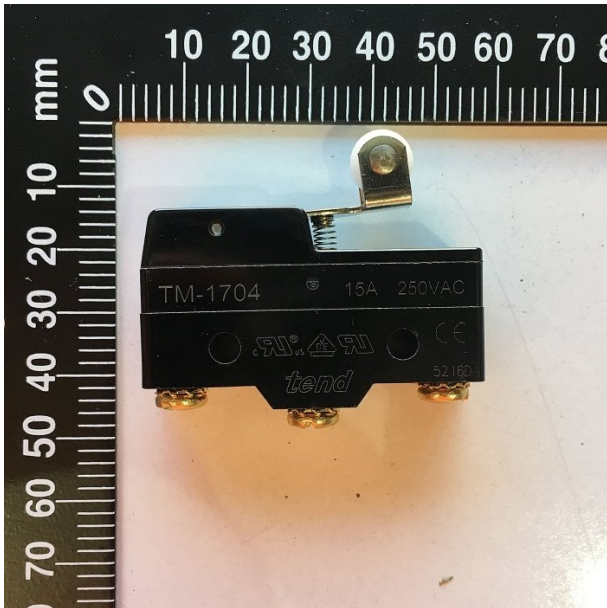

Product Brochure For JC9998

LIMIT SWITCH FWD/REV - #123

Suits: TM1960G

Please Call

ORDER CODE:

JC9998

Specific Features

Top View