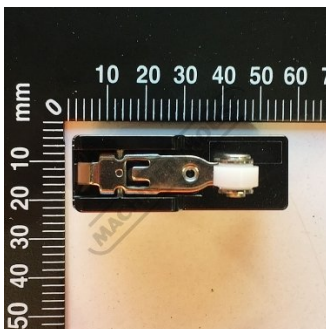

Product Brochure For JC9998

LIMIT SWITCH FWD/REV - #123

Suits: TM1960G

Please Call

ORDER CODE:

JC9998

Specific Features

Top View