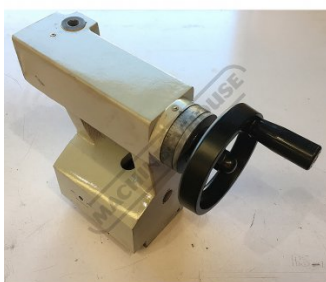

Product Brochure For JM3141

TAILSTOCK ASSY COMPLTE - #1~41

Suits: AL-320G + other models

Please Call

Specific Features

Side View

Detail View