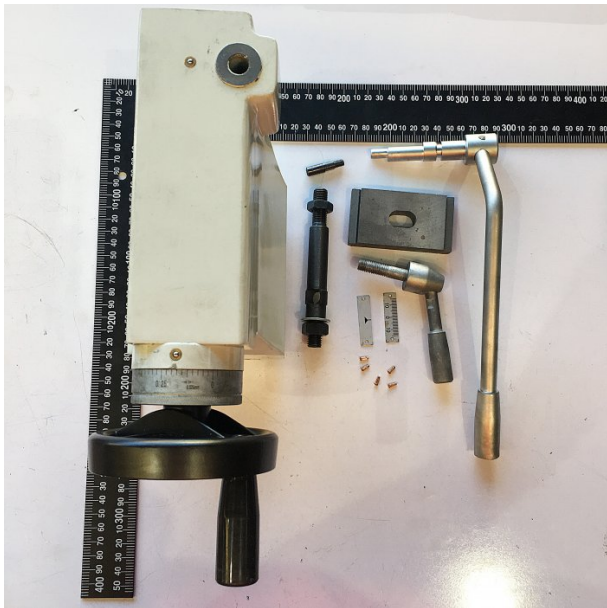

Product Brochure For JM3141

TAILSTOCK ASSY COMPLTE - #1~41

Suits: AL-320G + other models

Please Call

Specific Features

Side View

Detail View