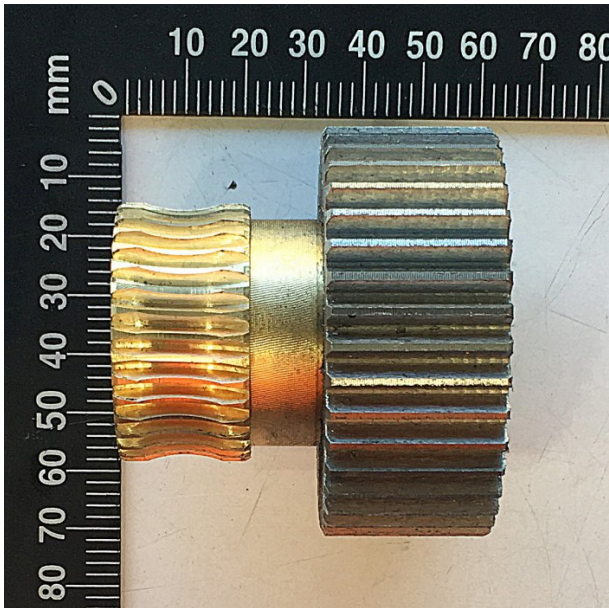

Product Brochure For JM5006

WORM GEAR + GEAR - #6+7

AT400A-03-205 + CQ9332-05-010

Suits: AL-320G

Please Call

Specific Features

Top View