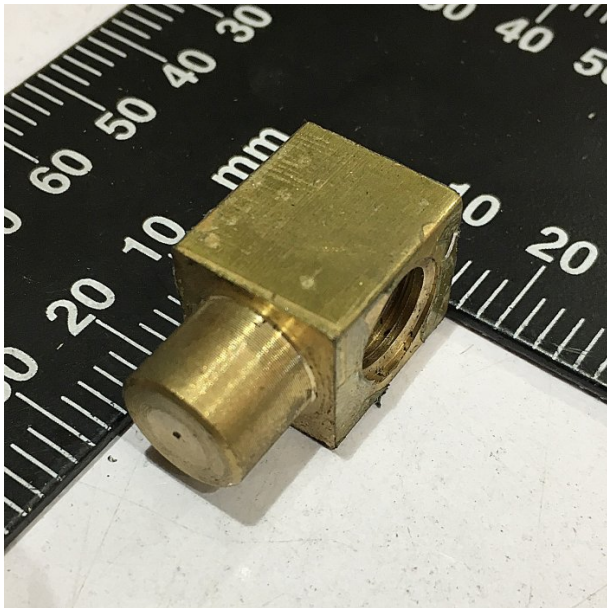

Product Brochure For JM7015

CQ9332-08-006 NUT COMPOUND - #15

SQUARE STYLE

Suits: AL-320G

Specific Features

Top View

Side View