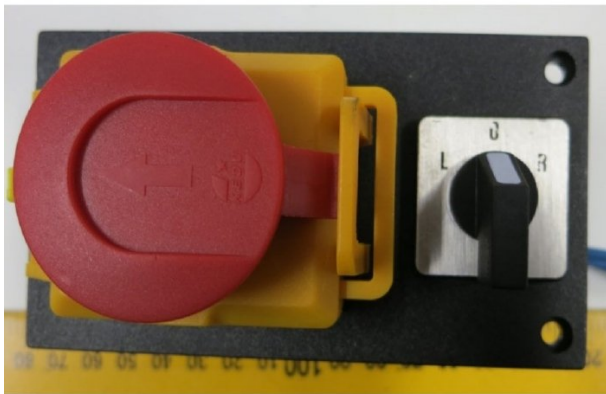

Product Brochure For JM9000

SWITCH ON/OFF FOR/REV -

Suits: AL-320G

Ex GST
\$64.00

Inc GST
\$73.60

ORDER CODE: _____ ~

Specific Features

Image 2