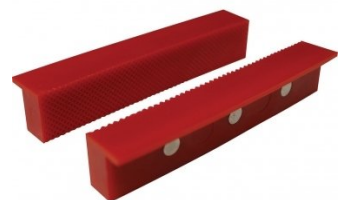

V0542

Plastic Magnetic Soft Jaws