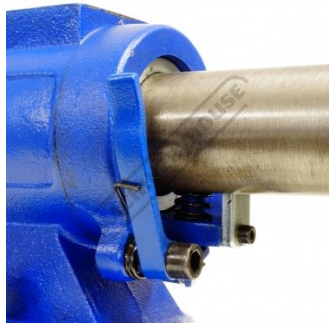

MPV-12 Vice

Quick Action Lever