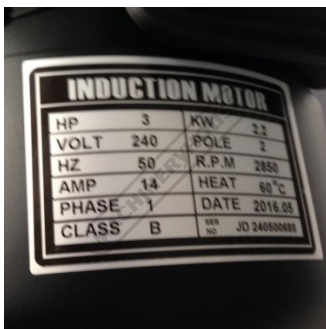

Product Brochure For KG083

MOTOR 3HP - #83

3HP 2800 240V

Suits: DS-25(L129)

ORDER CODE:	~
MODEL:	~
Motor Power (kW / hp):	~
Speed (rpm):	~
Shaft Diameter (mm):	~
Reversible Motor (Yes / No):	~
Fan Cooled (Yes / No):	~
Voltage (V):	~
Amps Required:	~
Input Power Supply Connection:	~

Specific Features

Image 2