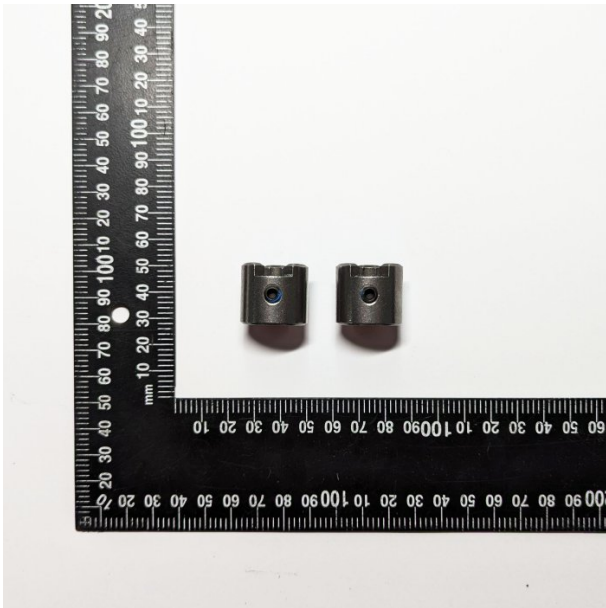

## SHAFT JOINT 2PCS/SET - #110

MS25-110

Suits: DS-25 (L129)

### Specific Features

Front View

Shaft Diameter