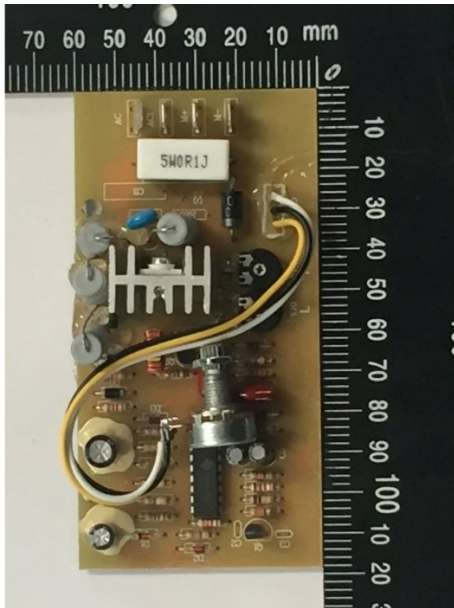

Product Brochure For KG119

---

**CIRCUIT BOARD - #119**

20900073  
Suits: DS-25

Please Call

ORDER CODE: \_\_\_\_\_ ~  
Size: \_\_\_\_\_ ~