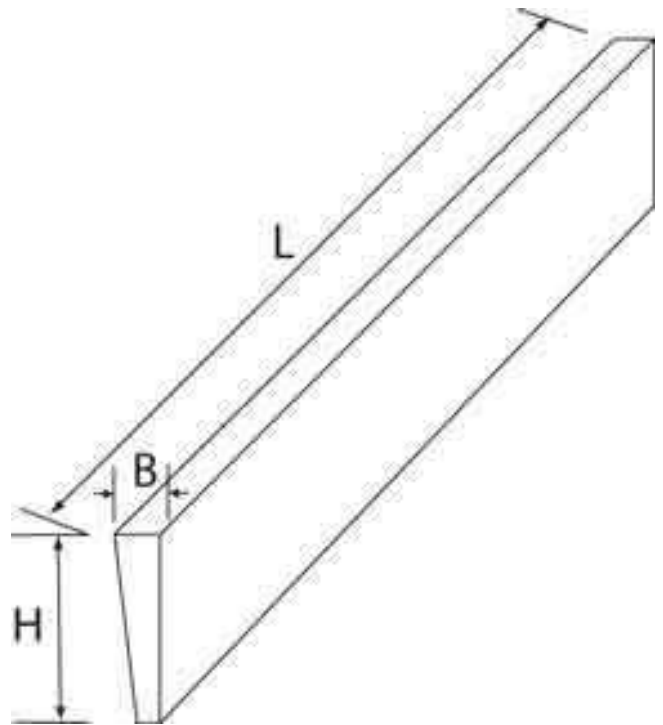

Product Brochure For L0007

Part Off Blade - High Speed Steel Bit
1/2"

On Sale

Ex GST
~~\$30.00~~
\$23.48

Inc GST
~~\$34.50~~
\$27.00

ORDER CODE:	L0007
H:	1/2"
B:	3/32"
L:	4"
Nett Weight (kg):	0.5

Features

- Ground High Speed Steel 5% Cobalt Parting Blade