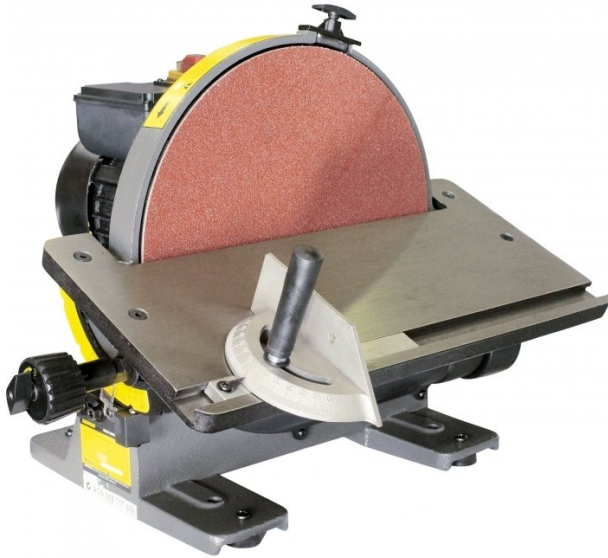

## Product Brochure For L1335

**Bench Disc Sander - DS300**Ø305mm Sanding Disc  
1420rpm Disc Speed

ORDER CODE:	L1335
MODEL:	DS300
Type:	Bench
Disc Diameter (mm):	Ø305
Motor Power (kW / hp):	0.75 / 1
Voltage / Amperage (V / amp):	240 / 10
Floor Space (W x D x H) (mm):	510 x 500 x 385
Nett Weight (kg):	36

WOODFAST

**Description**

305mm DISC

This well designed heavy duty disc sander packed with features would be a welcome addition for any workshop. Including balanced steel sanding disc, fine ground cast iron table coupled with precision rack & pinion tilt, mechanical disc brake with stops the disc in seconds and powerful 1hp motor, represents excellent value.

**Features**

- Suitable for home and workshop use
- Ø305mm sanding disc
- 435 x 225mm table size
- 1420rpm disc speed
- Easy to use mechanical brake
- Solid cast iron construction reduces vibration
- Gear drive adjustable table tilt to 45°
- Magnetic no-volt release safety switch
- 0.75kW / 1hp 240V motor
- Ø63mm dust extraction port

**Includes**

- Cast alloy mitre guide
- 1 x Sanding disc with hook and loop style backing disc

Product Brochure For L1335

**Specific Features**

Table Tilt

Dust Chute

Disc Brake

Mitre Guide