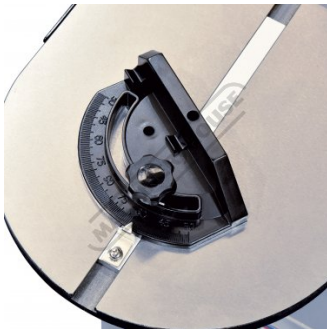

Description

Manufactured in Taiwan

Features

- Ø305mm (12") sanding disc
- Powerful 1hp - 240V brake motor drive allowing disc to stop with-in 3 seconds
- Precision 390 x 376mm cast iron table with safety radius
- Tilting table up 0-15° / down 0-45° with degree scale
- Dual mitre slots in table
- Disc speed 1420rpm
- Ø100mm (4") dust port for efficient dust extraction
- Enclosed cabinet stand
- Safety guard fitted to the non-functional side of the disc
- Emergency stop switch
- DOL starter switch with overload protection

Includes

- Mitre gauge
- Sanding disc (x1)
- Cabinet stand

Product Brochure For L135

Specific Features

Side View

Table Shown Tilted

Table Tilted At 45 Degrees

Table Tilted Locking Handle And Scale