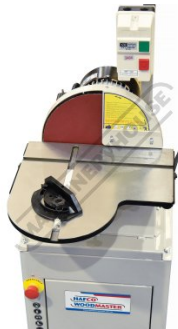

Top View Of Table