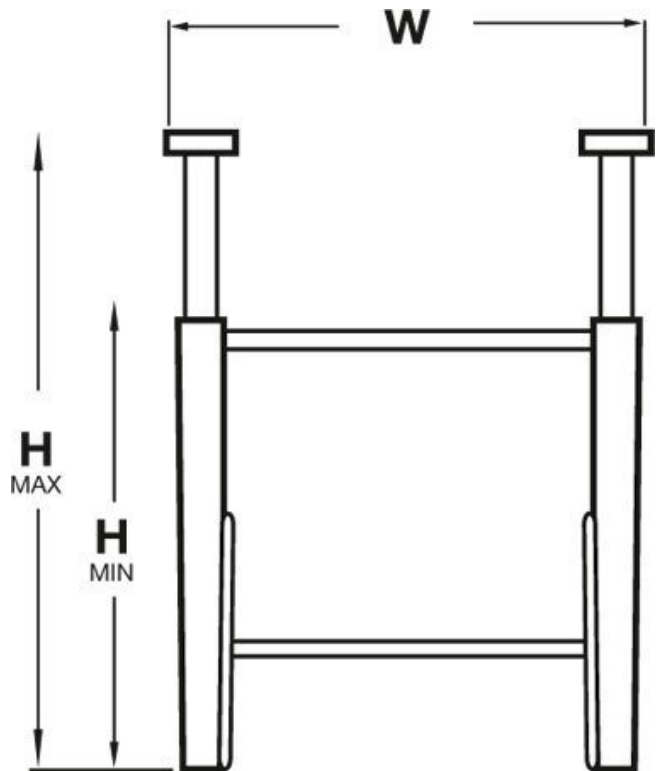

## Roller Conveyor Stand - RS-290H

Suits RC-290 Conveyor  
715-1050mm Adjustable Height

**On Sale**

<b>Ex GST</b>	<b>Inc GST</b>
<del>\$122.00</del>	<del>\$140.30</del>
<b>\$80.00</b>	<b>\$92.00</b>

ORDER CODE:	L814
W (mm):	290
H (Minimum) (mm):	715
H (Maximum) (mm):	1050

### Features

- Adjustable height