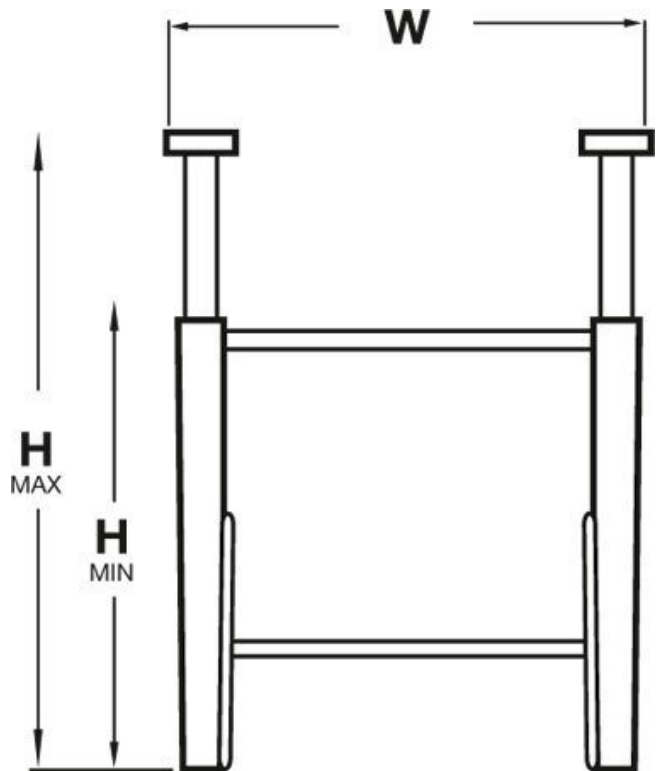

Product Brochure For L816

Roller Conveyor Stand - RS-290L

Suits RC-290 Conveyor
505-800mm Adjustable Height

On Sale

Ex GST	Inc GST
\$122.00	\$140.30
\$80.00	\$92.00

ORDER CODE:	L816
W (mm):	290
H (Minimum) (mm):	505
H (Maximum) (mm):	800

Features

- Adjustable height

Recommended Accessories

L812
Roller Conveyor