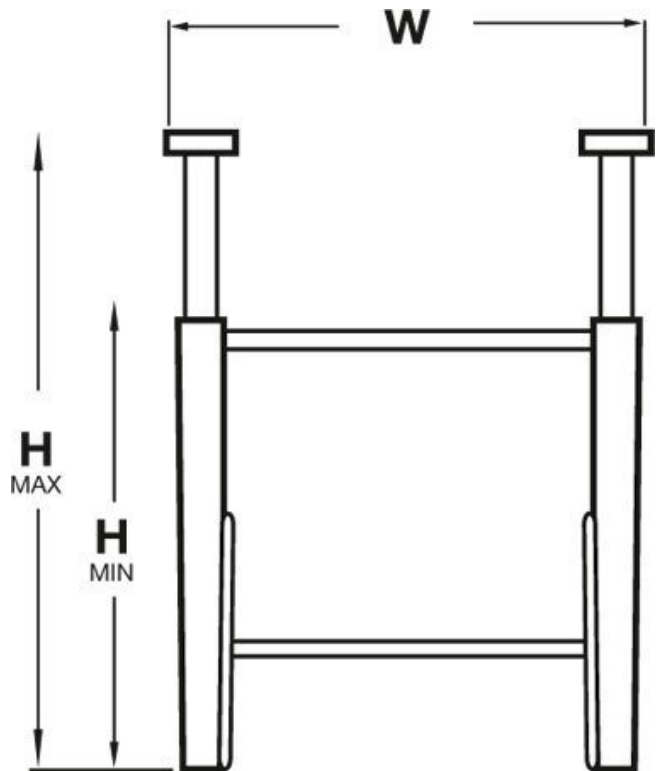

Product Brochure For L820

Roller Conveyor Stand - RS-450H

Suits RC-450 Conveyor
715-1050mm Adjustable Height

On Sale

Ex GST	Inc GST
\$122.00	\$140.30
\$80.00	\$92.00

ORDER CODE:	L820
W (mm):	450
H (Minimum) (mm):	715
H (Maximum) (mm):	1050

Features

- Adjustable height

Recommended Accessories

L805
Ball Transfer Conveyor

L818
Roller Conveyor