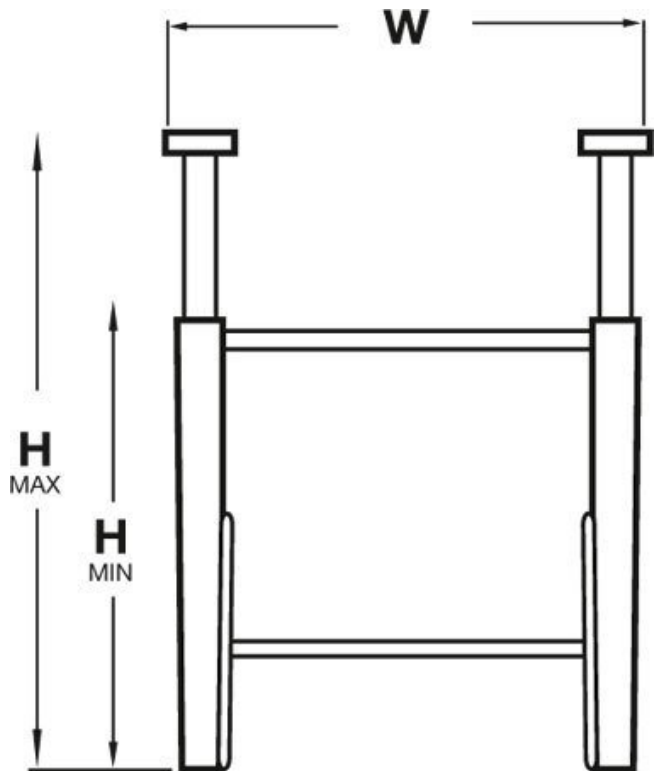

Product Brochure For L822

Roller Conveyor Stand - RS-450L

Suits RC-450 Conveyor
505-800mm Adjustable Height

On Sale

Ex GST	Inc GST
\$122.00	\$140.30
\$80.00	\$92.00

ORDER CODE:	L822
W (mm):	450
H (Minimum) (mm):	505
H (Maximum) (mm):	800

Features

- Adjustable height

Recommended Accessories

L805
Ball Transfer Conveyor

L818
Roller Conveyor