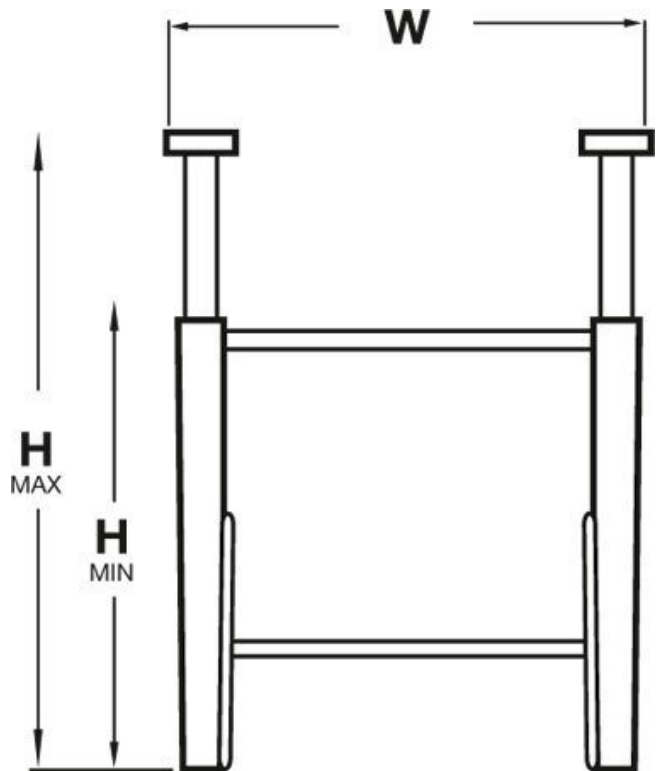

Product Brochure For L828

Roller Conveyor Stand - RS-600L

Suits RC-600 Conveyor
505-800mm Adjustable Height

On Sale

| | |
|---------------------|---------------------|
| Ex GST | Inc GST |
| \$122.00 | \$140.30 |
| \$80.00 | \$92.00 |

| | |
|-------------------|------|
| ORDER CODE: | L828 |
| W (mm): | 600 |
| H (Minimum) (mm): | 505 |
| H (Maximum) (mm): | 800 |

Features

- Adjustable height

Recommended Accessories

L824
Roller Conveyor