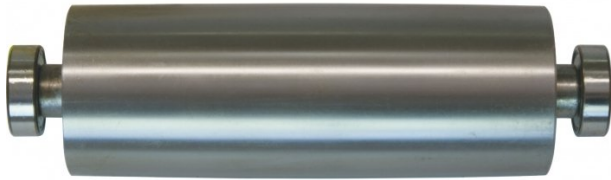

Product Brochure For L856

## Pipe & Tube Notcher Roller - PN-3242

1-1/4" NB Pipe or 42mm OD Tube

Suits PN-2001

**On Sale**

Ex GST

~~\$98.00~~

**\$77.39**

Inc GST

~~\$112.70~~

**\$89.00**

ORDER CODE:	L856
MODEL:	PN-3242
Type:	Pip/Tube Roller
Suits Machine:	Pipe & Tube Notcher
Suits Model:	Suits PN-2001
NB Pipe Size (inch):	1-1/4"
Tube Size - Outside Diameter (mm):	42