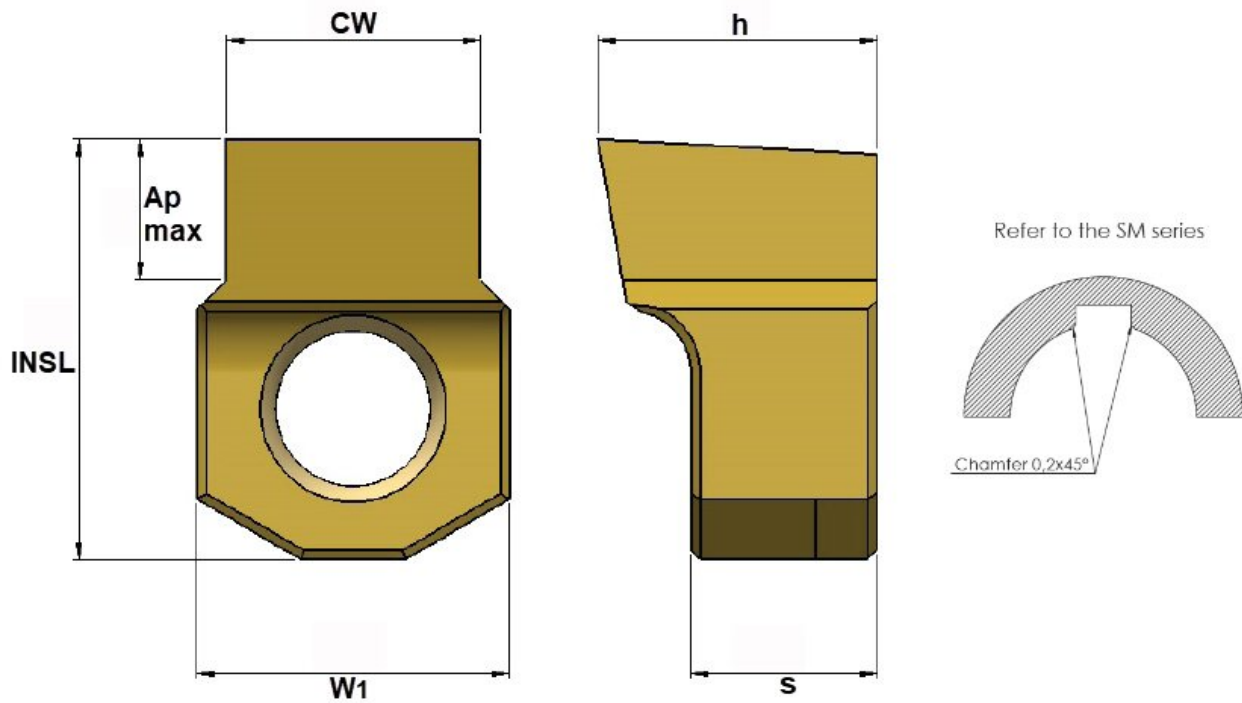

## 6mm Keyway Broaching Insert - HIN

Slip/Snug Fit  
Pack of 2

Ex GST	Inc GST
\$137.20	\$157.78

### Description

HIN, 6mm Keyway Broaching Insert, H7-SM Slip/Snug Fit, Size 6, TiN Coated - Pack of 2

Product Brochure For L9320

**Specific Features**

Box Of Two

Side View