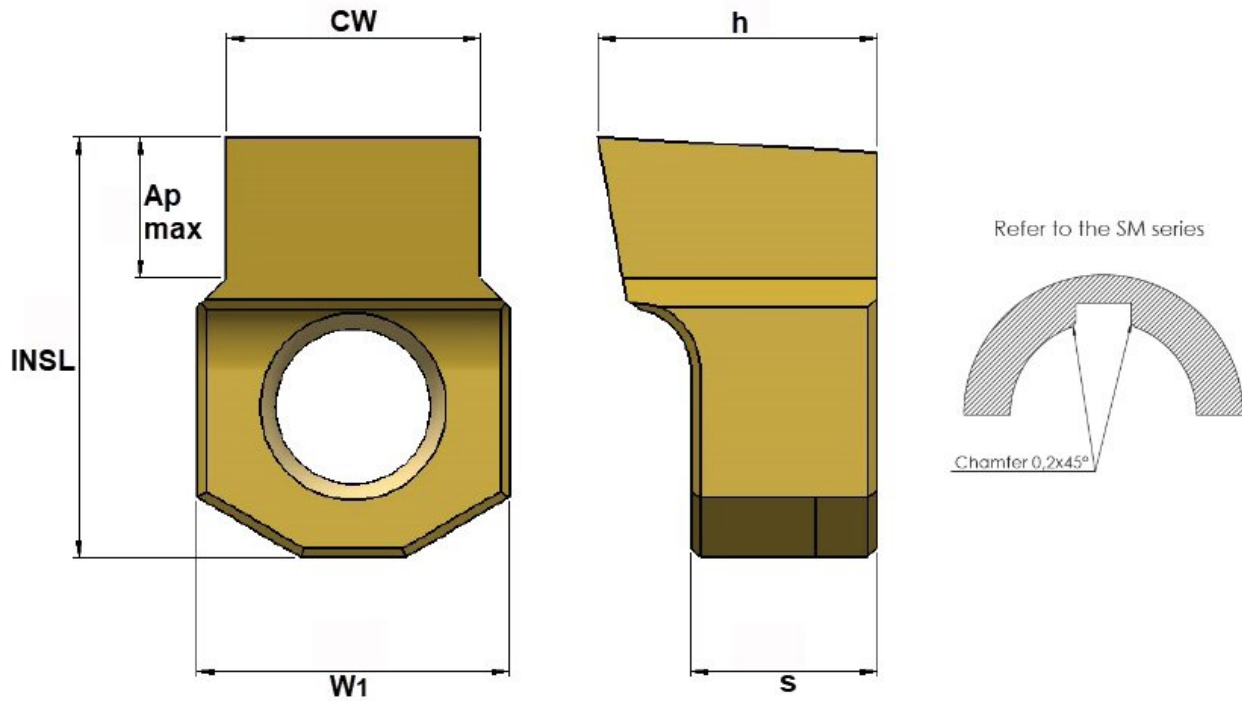

Product Brochure For L9321

8mm Keyway Broaching Insert - HIN

Slip/Snug Fit
Pack of 2

Back In Stock Soon

Ex GST
\$137.20

Inc GST
\$157.78

Description

HIN, 8mm Keyway Broaching Insert, H7-SM Slip/Snug Fit, Size 8, TiN Coated - Pack of 2

Product Brochure For L9321

Specific Features

Side View

Box Of Two