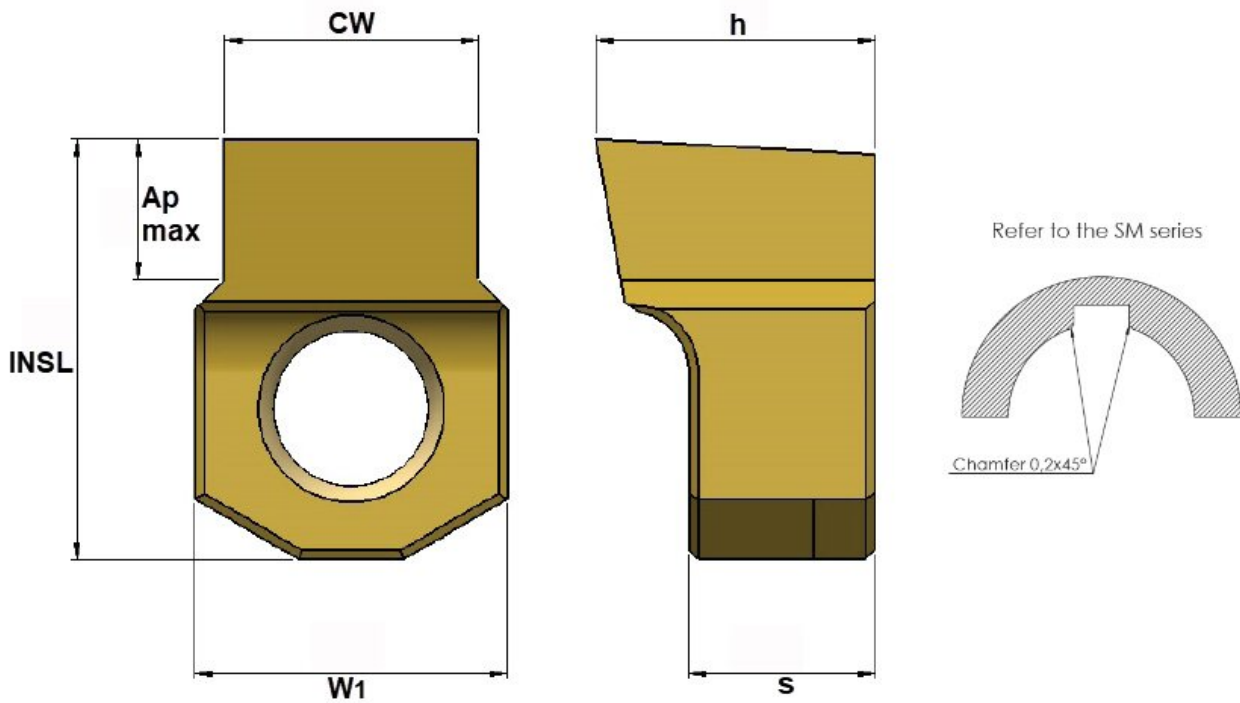

Product Brochure For L9322

12mm Keyway Broaching Insert - HIN

Slip/Snug Fit
Pack of 2

Ex GST	Inc GST
\$170.80	\$196.42

Description

HIN, 12mm Keyway Broaching Insert, H7-SM Slip/Snug Fit, Size 12, TiN Coated - Pack of 2

Product Brochure For L9322

Specific Features

Box Of Two

Side View