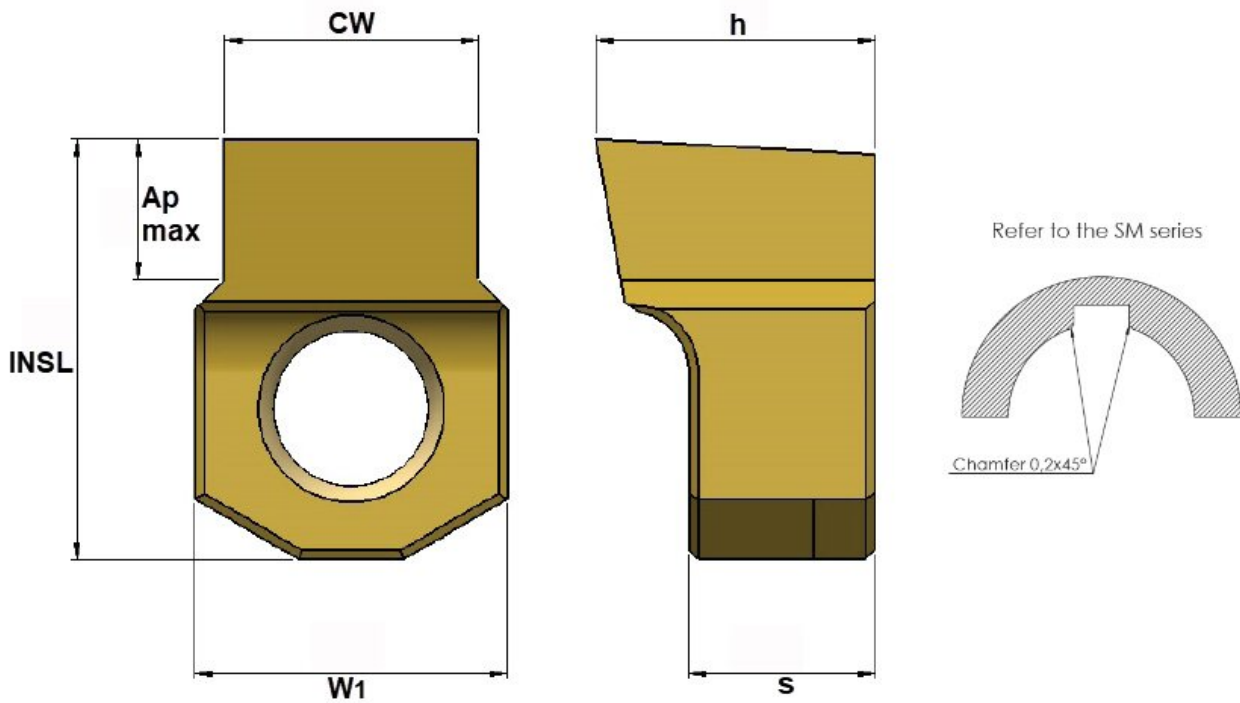

Product Brochure For L9324

16mm Keyway Broaching Insert - HIN

Slip/Snug Fit
Pack of 2

Ex GST	Inc GST
\$197.39	\$227.00

Description

HIN, 16mm Keyway Broaching Insert, H7-SM Slip/Snug Fit, Size 14/16, TiN Coated - Pack of 2

Product Brochure For L9324

Specific Features

Side View

Box Of Two