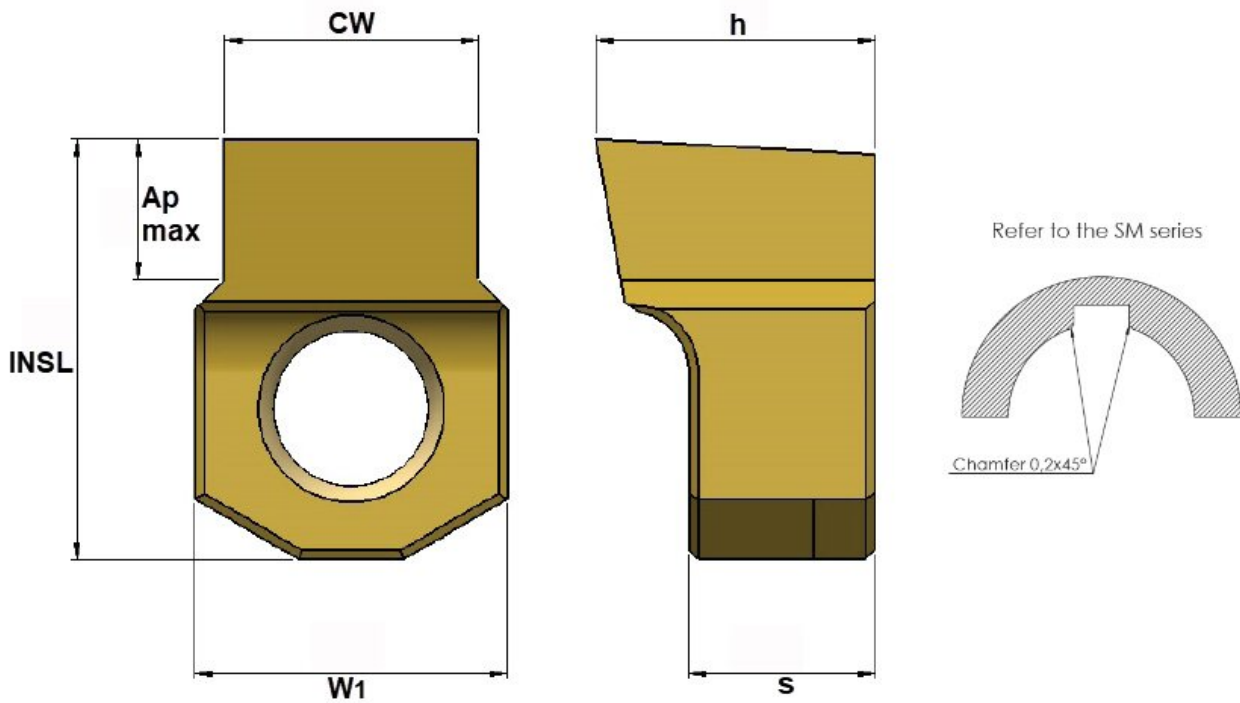

### 10mm Keyway Broaching Insert - HIN

Slip/Snug Fit  
Pack of 2

Ex GST	Inc GST
\$172.00	\$197.80

#### Description

HIN, 10mm Keyway Broaching Insert, H7-SM Slip/Snug Fit, Size 10, TiN Coated - Pack of 2

Product Brochure For L9327

**Specific Features**

Box Of Two

Side View