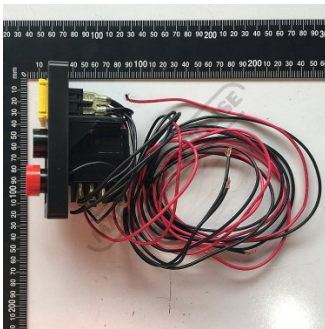

Product Brochure For LC999

**SWITCH (NEW TYPE) - #323**

Suits: AL-280P + other models

Please Call

ORDER CODE: \_\_\_\_\_

LC999

**Specific Features**

Side View