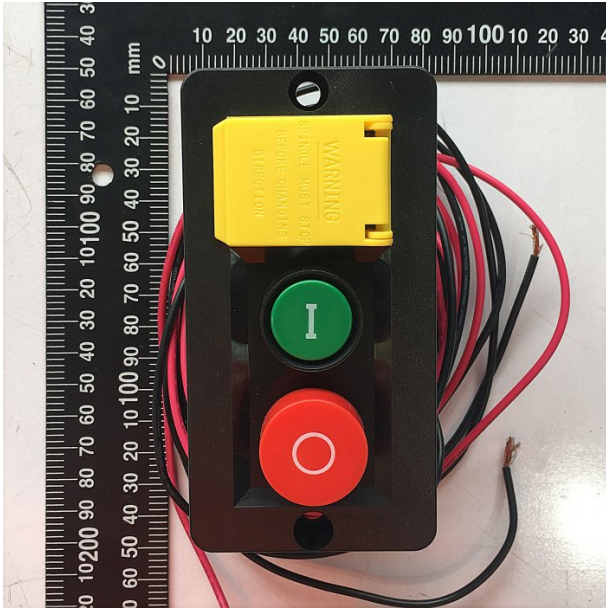

Product Brochure For LC999

**SWITCH (NEW TYPE) - #323**

Suits: AL-280P + other models

Please Call

ORDER CODE: \_\_\_\_\_

LC999

**Specific Features**

Side View