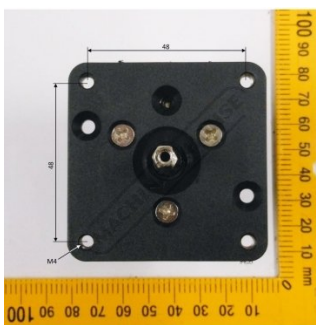

Product Brochure For LG0052

**SWITCH FWD/REV - #**

Suits: AL-960B + other models

Please Call

ORDER CODE:

LG0052

**Specific Features**

LG0052 SWITCH FWD REV 440VAC 2