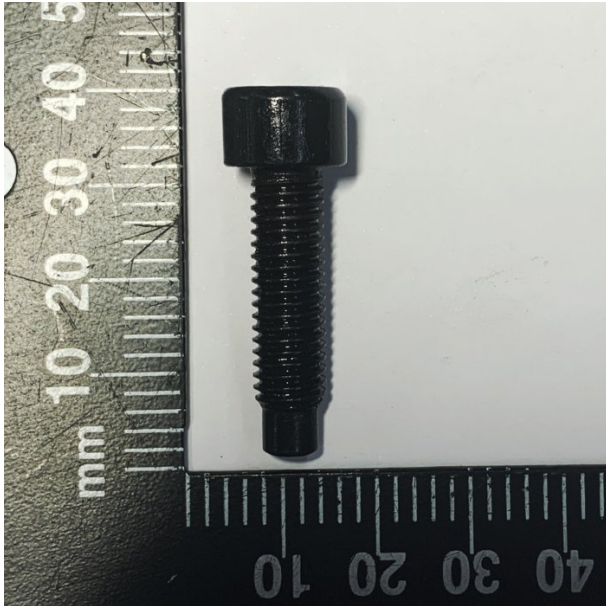

Product Brochure For LR003

SCREW TOOLPOST M8 X 35MM - #38

5048

Suits: AL-51G + other models

Please Call

Specific Features

1