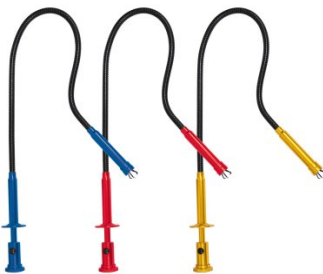

Product Brochure For M0009

Magnetic Pick Up Tool & Inspection Mirror Set - 4 Piece

On Sale

Ex GST
~~\$28.00~~
\$21.74

Inc GST
~~\$32.20~~
\$25.00

ORDER CODE:	M0009
MODEL:	4 Piece Set
Type:	Magnetic/Inspection Set & 3 x Pickup, 1 x Mirror
Mirror Head Size (mm):	Ø50
Number of LED Lights (No.):	~
Magnetic Pick Up Weight Capacity (kg):	1 x 2.3, 2 x 3.6
Magnetic Pick Up Length (mm):	~
Overall Length - minimum to maximum (mm):	240 ~ 920 / 165 ~ 695
Telescopic:	Yes

Features

- Stainless steel telescopic arm with handle
- 50mm diameter Inspection mirror
- Mirror extends 240mm to 920mm
- Magnetic pick up tool extends 165mm to 695mm
- 1 x large swivel head - 3.6kg magnetic lift
- 1 x large fixed head - 3.6kg magnetic lift
- 1 x small fixed head - 2.3kg magnetic lift

Product Brochure For M0009

Specific Features

Set

Case Shown Open

Case

Packaging

Recommended Accessories

M0010

Pick Up Tool with Magnetic Head & 1 x LED Light

T9501

LED Rechargeable Handheld Work Light