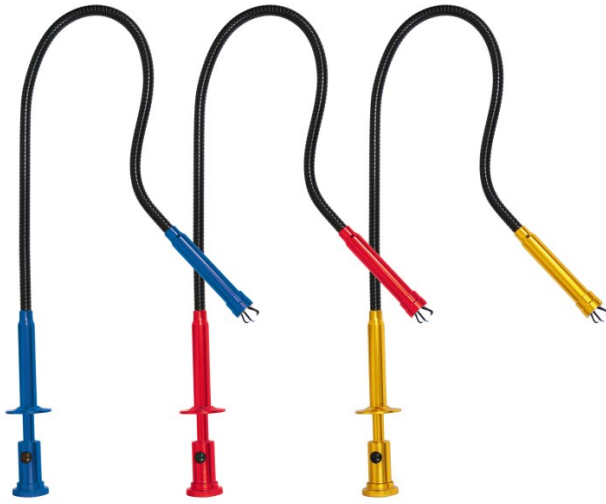

## Pick Up Tool with Magnetic Head & 1 x LED Light

620mm Long

\* Product colour selected at random.(NZ)

**On Sale**

**Ex GST**  
~~\$20.00~~  
**\$15.22**

**Inc GST**  
~~\$23.00~~  
**\$17.50**

ORDER CODE:	M0010
MODEL:	~
Type:	LED Lighted Pick-up Tool & with Flexible Spring Jaw
Mirror Head Size (mm):	~
Number of LED Lights (No.):	1
Magnetic Pick Up Weight Capacity (kg):	2.2
Magnetic Pick Up Length (mm):	~
Overall Length - minimum to maximum (mm):	620
Telescopic:	~

### Description

\* Product colour selected at random.  
New-Zealand - Blue and Gold product colour  
Australia - Red Product Colour

### Features

- Press plunger to open jaws & release plunger jaws clamp shut
- Claw can grip up to 30mm round objects
- Ø14.8mm magnetic head can retrieve screws, nuts and any steel objects that fallen into inconvenient places
- LED light switch mounted on spring mounted head
- Flexible spring claw for oddly shaped items

### Includes

- Includes 3 x LR44 batteries

Product Brochure For M0010

**Specific Features**

New Zealand Stock Colour

Austalian Stock Colour

LED Light

Extended