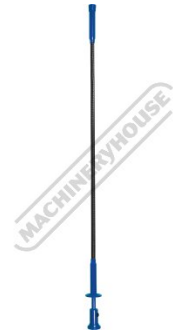

## Pick Up Tool with Magnetic Head & 1 x LED Light

620mm Long

\* Product colour selected at random.(NZ)

**On Sale**

**Ex GST**  
~~\$20.00~~  
**\$15.22**

**Inc GST**  
~~\$23.00~~  
**\$17.50**

ORDER CODE:	M0010
MODEL:	~
Type:	LED Lighted Pick-up Tool & with Flexible Spring Jaw
Mirror Head Size (mm):	~
Number of LED Lights (No.):	1
Magnetic Pick Up Weight Capacity (kg):	2.2
Magnetic Pick Up Length (mm):	~
Overall Length - minimum to maximum (mm):	620
Telescopic:	~

### Features

- Press plunger to open jaws & release plunger jaws clamp shut
- Claw can grip up to 30mm round objects
- Ø14.8mm magnetic head can retrieve screws, nuts and any steel objects that fallen into inconvenient places
- LED light switch mounted on spring mounted head
- Flexible spring claw for oddly shaped items

### Includes

- Includes 3 x LR44 batteries

Product Brochure For M0010

**Specific Features**

New Zealand Stock Colour

Austalian Stock Colour

LED Light

Extended