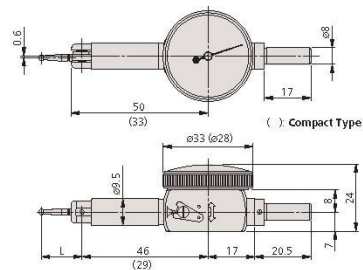

## Features

- Jewelled bearings assure higher sensitivity and accuracy
- Reversible measuring direction
- Fully adjustable bezel/dial face
- Two holding bars are supplied
- Contact point is adjustable within 220°
- Bezel is sealed with an O-ring to keep out water/oil

**On Sale**

<b>Ex GST</b>	<b>Inc GST</b>
<b>\$450.00</b>	<b>\$517.50</b>
<b>\$408.70</b>	<b>\$470.00</b>

ORDER CODE:	M083
Range:	0.04"
Graduations:	0.001"
A (mm):	~
B (mm):	~
B1 (mm):	~
C (mm):	~
D (mm):	~
d (mm):	~
E (mm):	~
F (mm):	~
G (mm):	~
H (mm):	~
I (mm):	~
J:	~
K (mm):	~
L (mm):	~
L1 (mm):	~
Ø (mm):	~

unit: mm

Mass: 45g (40g)  
( ) Compact Type

Product Brochure For M083

unit: mm

Mass: 45g (40g)  
( ) : Compact Type

**Recommended Accessories**

M050  
Magnetic Base - Standard

M051  
Magnetic Base - Deluxe - One Lock