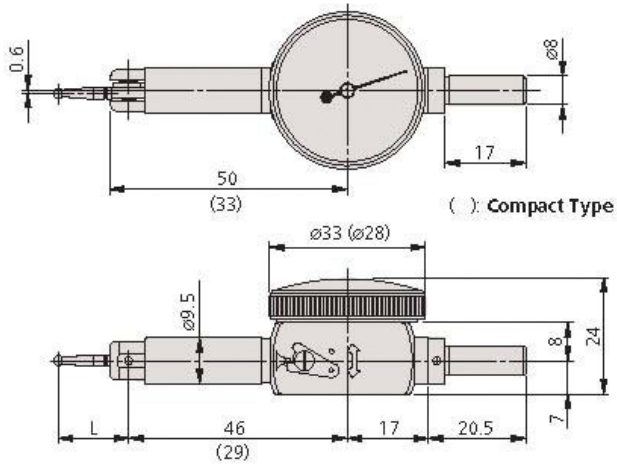

## Features

- Jewelled bearings assure higher sensitivity and accuracy
- Reversible measuring direction
- Fully adjustable bezel/dial face
- Two holding bars are supplied
- Contact point is adjustable within 220°
- Bezel is sealed with an O-ring to keep out water/oil

**On Sale**

<b>Ex GST</b>	<b>Inc GST</b>
<b>\$450.00</b>	<b>\$517.50</b>
<b>\$408.70</b>	<b>\$470.00</b>

ORDER CODE:	M083
Range:	0.04"
Graduations:	0.001"
A (mm):	~
B (mm):	~
B1 (mm):	~
C (mm):	~
D (mm):	~
d (mm):	~
E (mm):	~
F (mm):	~
G (mm):	~
H (mm):	~
I (mm):	~
J:	~
K (mm):	~
L (mm):	~
L1 (mm):	~
Ø (mm):	~

unit: mm

Mass: 45g (40g)  
( ) Compact Type

Product Brochure For M083

unit: mm

Mass: 45g (40g)  
( ) : Compact Type

**Recommended Accessories**

M050  
Magnetic Base - Standard

M051  
Magnetic Base - Deluxe - One Lock