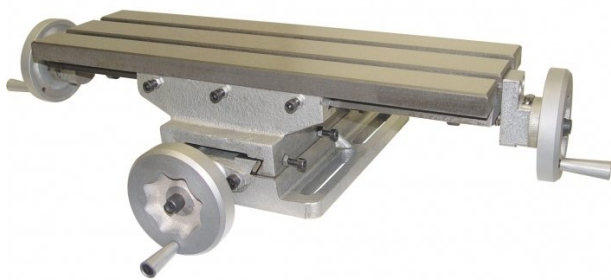

## Compound Table - SCT-155

290 x 177mm Table Travel  
470 x 155mm Table

**On Sale**

<b>Ex GST</b>	<b>Inc GST</b>
<del>\$330.00</del>	<del>\$379.50</del>
<b>\$264.35</b>	<b>\$304.00</b>

ORDER CODE:	M198
MODEL:	SCT-155
Table Size (mm):	470 x 155
Longitudinal Travel (mm):	290
Cross Travel (mm):	177
Tee Slots (mm):	2 x 12
Height (mm):	130
Hand Wheel Graduation:	0.001"
Nett Weight (kg):	28

### Features

- Manufactured from cast iron