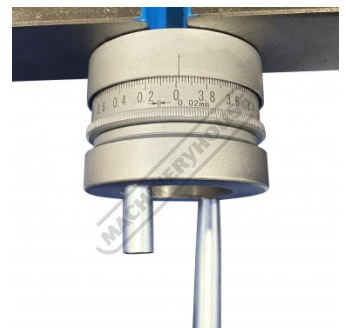

Features

- Manufactured from cast steel
- Swivel base 360 degree

Specific Features

Swivel Base

Rear View

Rear View & Swivel Base

Dial Graduations

Product Brochure For M2061