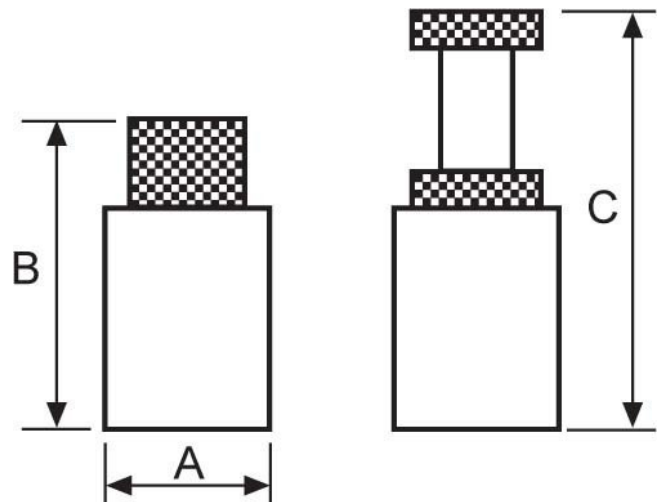

Product Brochure For M2087

Screw Jack Set - 7 Piece - SJ-7

56 – 85mm

Features

- Screw jack with flat head: height range 56mm – 85mm
- Screw jack with point head: height range 56mm – 85mm
- Screw jack base size Ø31.75mm

\$44.00

ORDER CODE:	M2087
A (mm):	Ø31.75
B (mm):	56
C (mm):	85
Nett Weight (kg):	2

Product Brochure For M2087

Specific Features

Set