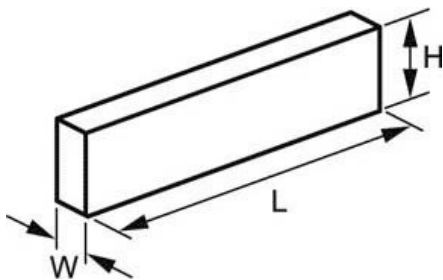

~~\$98.90~~

\$79.00

ORDER CODE:	M250
Number of Pieces (No.):	8
Matched pairs (No.):	4
Nett Weight (kg):	3.4

Description

Precision ground high-grade alloy steel, hardened.

Features

- Precision ground
- Length (L) & Height (H) tolerance to 0.005mm
- 150mm long

Includes

- W x H x L (mm)
- 2 x (12.7 x 44.45 x 152.4mm)
- 2 x (4.76 x 31.75 x 152.4mm)
- 2 x (12.7 x 38.1 x 152.4mm)
- 2 x (4.76 x 25.4 x 152.4mm)

Product Brochure For M250

Recommended Accessories

M252

Parallel Set - 18 Piece