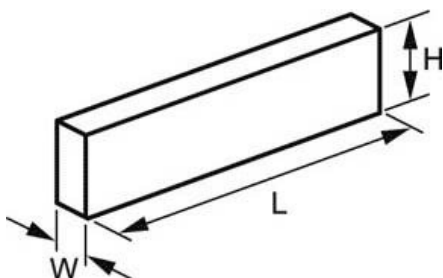

**\$126.96**

**\$146.00**

ORDER CODE:	M252
Number of Pieces (No.):	18
Matched pairs (No.):	9
Nett Weight (kg):	6.5

**Description**

Precision ground high-grade alloy steel, hardened.

**Features**

- Length (L) & Height (H) tolerance to 0.005mm
- 150mm long

**Includes**

- W x H x L (mm)
- 2 x (8.5 x 14 x 150mm)
- 2 x (8.5 x 16 x 150mm)
- 2 x (8.5 x 20 x 150mm)
- 2 x (8.5 x 24 x 150mm)
- 2 x (8.5 x 30 x 150mm)
- 2 x (8.5 x 32 x 150mm)
- 2 x (8.5 x 36 x 150mm)
- 2 x (8.5 x 40 x 150mm)
- 2 x (8.5 x 44 x 150mm)