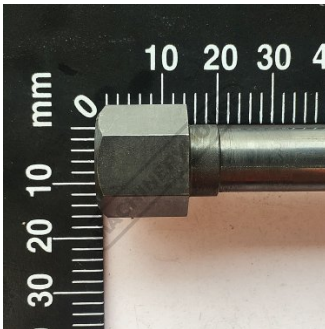

Product Brochure For MC301

DRAW BAR 1/2"BSW -

Suits: RF31 + other models

Please Call

Specific Features

Detail View 1

Detail View 2