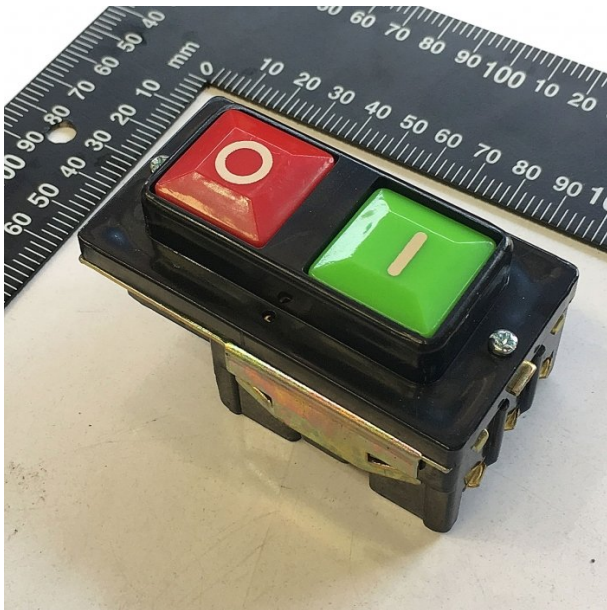

Product Brochure For MC356

SWITCH ON/OFF - #116

Suits: RF-31 + other models

Please Call

ORDER CODE:

MC356

Specific Features

Side View