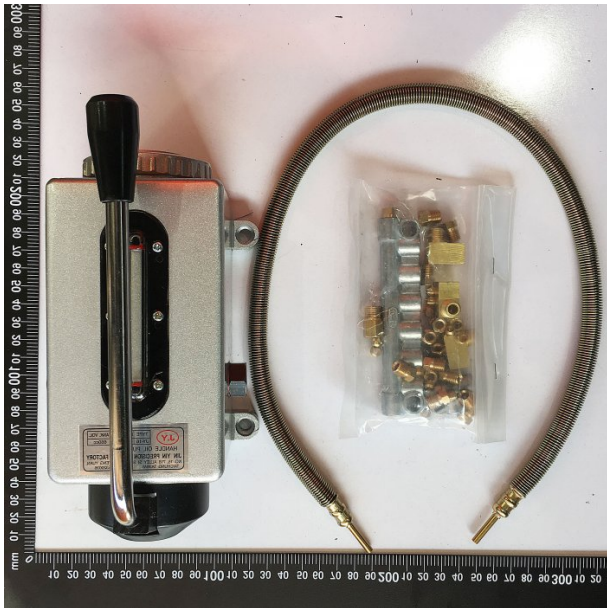

Product Brochure For MJ002

ONE SHOT LUBE HAND PUMP - #

Suits: BM-40V + other models

Please Call

Specific Features

Side View

Detail View