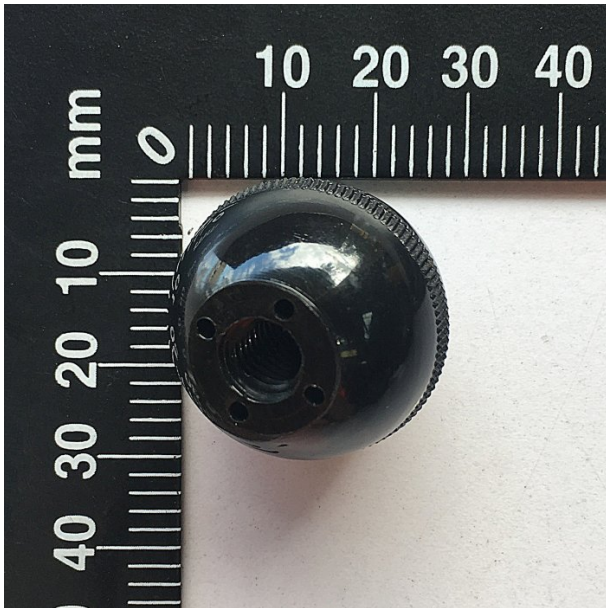

Product Brochure For MJ198

---

**BLACK KNOB BALL - #29**

5/16" BSW

Suits: BM-40V (M607D) + other models

**Specific Features**

Top View