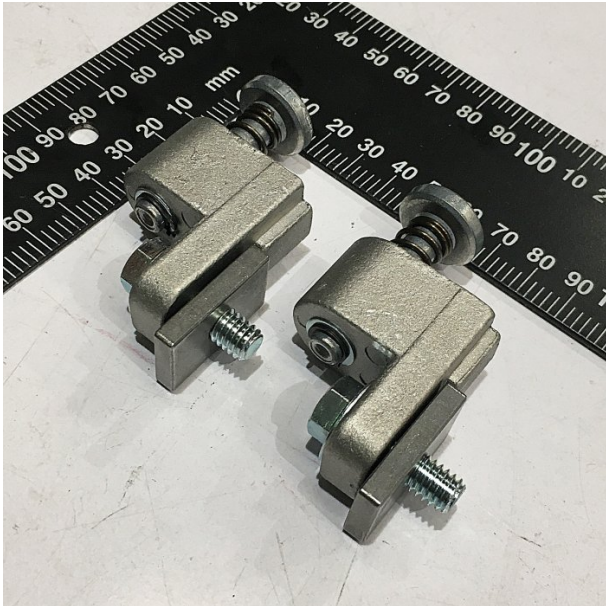

Product Brochure For MW115

TRAVEL STOP SET X AXIS - #36

#PO1916-1

Suits: CE-500PX + other models

Please Call

Specific Features

Top View