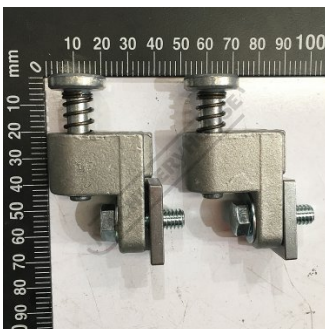

Product Brochure For MW115

TRAVEL STOP SET X AXIS - #36

#PO1916-1

Suits: CE-500PX + other models

Please Call

Specific Features

Top View