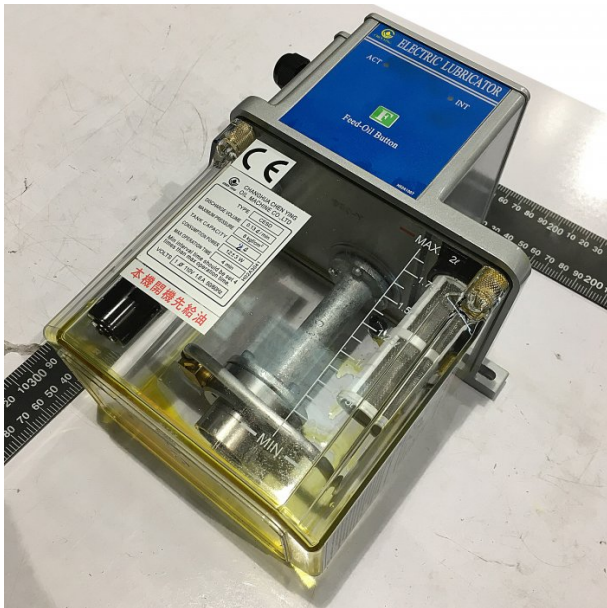

Product Brochure For MY9005

**FULLY AUTO LUBE PUMP 110V - #**

CESD-1(2L) OIL LUBE

Suits: MILLS

Please Call

**Specific Features**

Front View

Top View

Side View

Label

CHANGHUA CHEN YING OIL MACHINE CO.,LTD	
TYPE	CESD
DISCHARGE VOLUME	0.13 ℓ / min
MAXIMUM PRESSURE	8 kgf/cm <sup>2</sup>
TANK CAPACITY	2 ℓ
CONSUMPTION POWER	12±3 W
MAX OPERATION TIME	4 min
Min interval time should be set 4 times than max operation time.	
VOLTS	1 ∅ 110V 1.6 A 50/60Hz