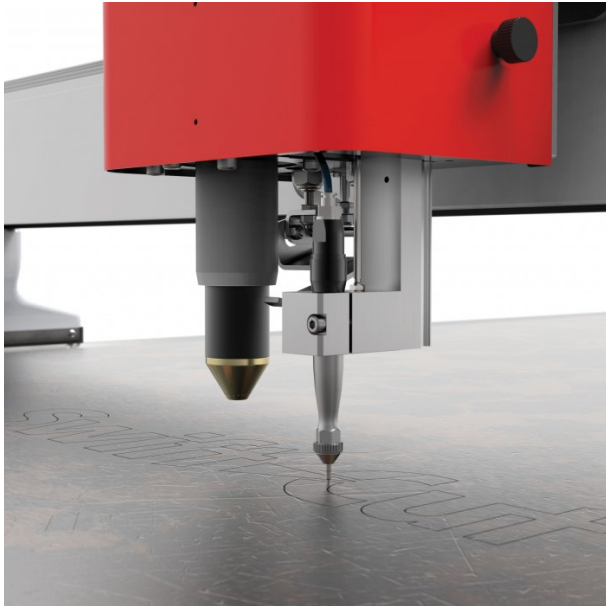

ORDER CODE:	P9065
Type:	Swift-Marker XP Machines
Part Number #:	~
Suits:	Swift-Cut XP Series
Processes:	~

### Description

All in one plasma cutter and metal scribe / engraver from Swiftcut

Swift-Marker XP unit – integrated pneumatic marker. Can be used to automatically mark text, fold lines and centre marks on components prior to profiling to avoid costly second operations. Great for part numbering or serial numbering of parts.