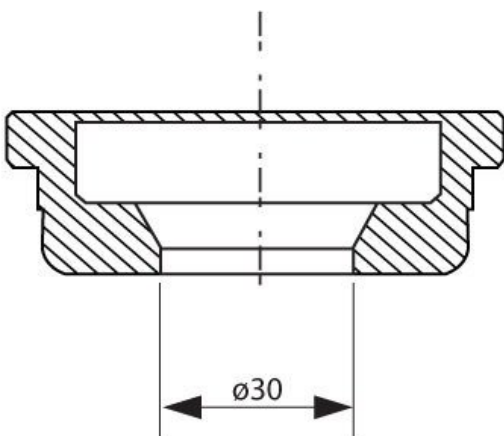

Product Brochure For PP630A

QUICK CHANGE ADAPTOR 30MM - #37

RSAQ30B

Suits: IW-60H + other models

Please Call

Product Brochure For PP630A

Specific Features

PP630A QUICK CH ADAPTOR 31mm RSAQ31